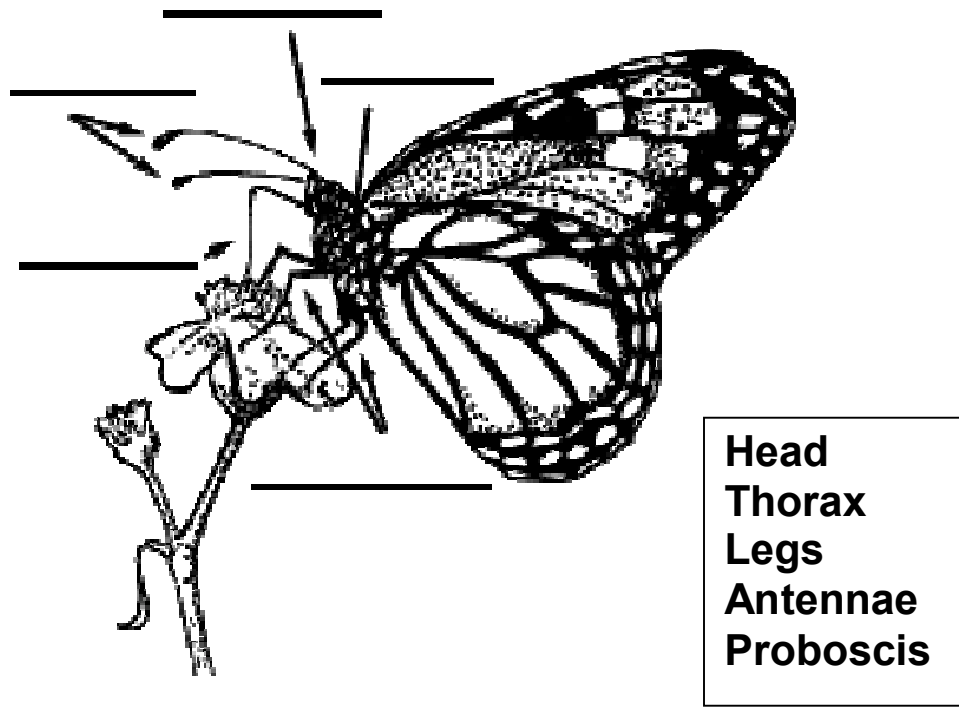

Monarch Parts Notes

Keep in your Folder

Larva

Thorax	True Legs
Abdomen	Spiracles
Tentacles	Prolegs
Head	

Larva Head

Head Capsule
Mandible (jaw)
Maxillary Palp
Spinneret
Antenna
Ocelli (eyes)

Chrysalis

Wings
Silk Pad
Cremaster
Abdominal Segments

Adult Side View

Adult Front View