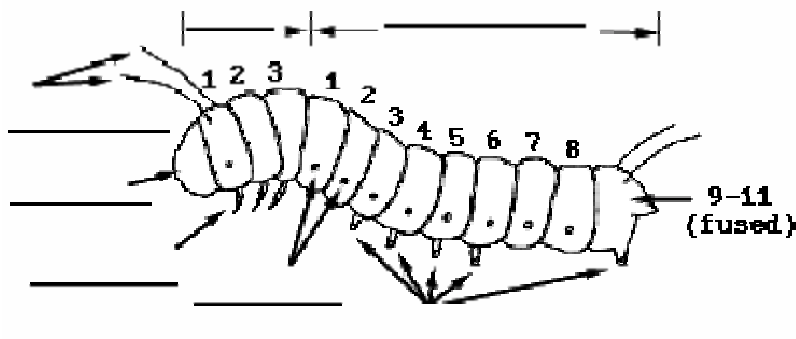

Monarch Parts Notes

Keep in your Folder

Larva

Thorax	True Legs
Abdomen	Spiracles
Tentacles	Prolegs
Head	

Larva Head

Head Capsule
Mandible (jaw)
Maxillary Palp
Spinneret
Antenna
Ocelli (eyes)

Chrysalis

Wings
Silk Pad
Cremaster
Abdominal Segments

Adult Side View

Adult Front View