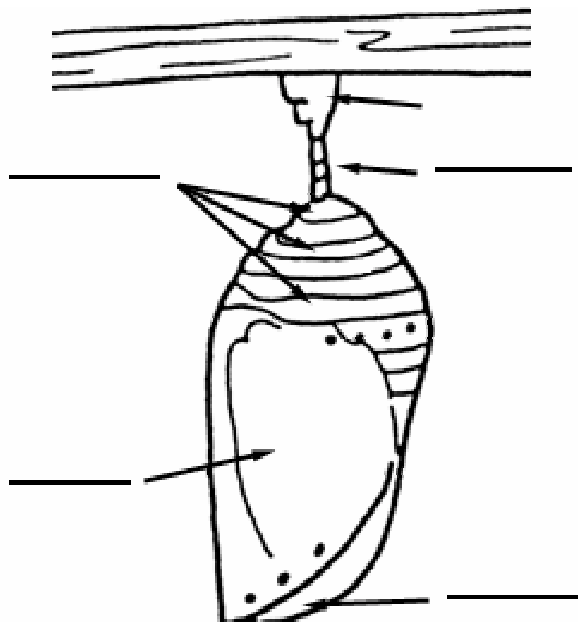

Monarch Parts Notes

Keep in your Folder

Larva

Thorax	True Legs
Abdomen	Spiracles
Tentacles	Prolegs
Head	

Larva Head

Head Capsule
Mandible (jaw)
Maxillary Palp
Spinneret
Antenna
Ocelli (eyes)

Chrysalis

Wings
Silk Pad
Cremaster
Abdominal Segments

Adult Side View

Adult Front View