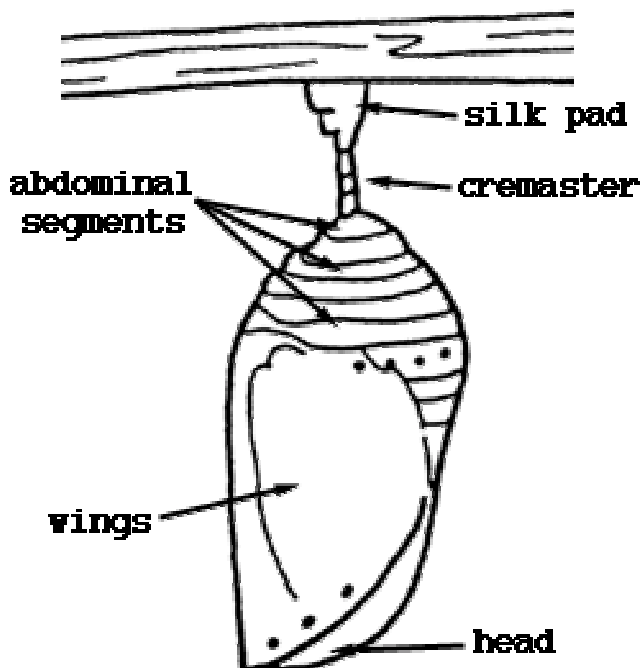

Monarch Parts Notes

Keep in your Folder

Larva

Thorax	True Legs
Abdomen	Spiracles
Tentacles	Prolegs
Head	

Larva Head

Head Capsule
Mandible (jaw)
Maxillary Palp
Spinneret
Antenna
Ocelli (eyes)

Chrysalis

Wings
Silk Pad
Cremaster
Abdominal Segments

Adult Side View

Adult Front View