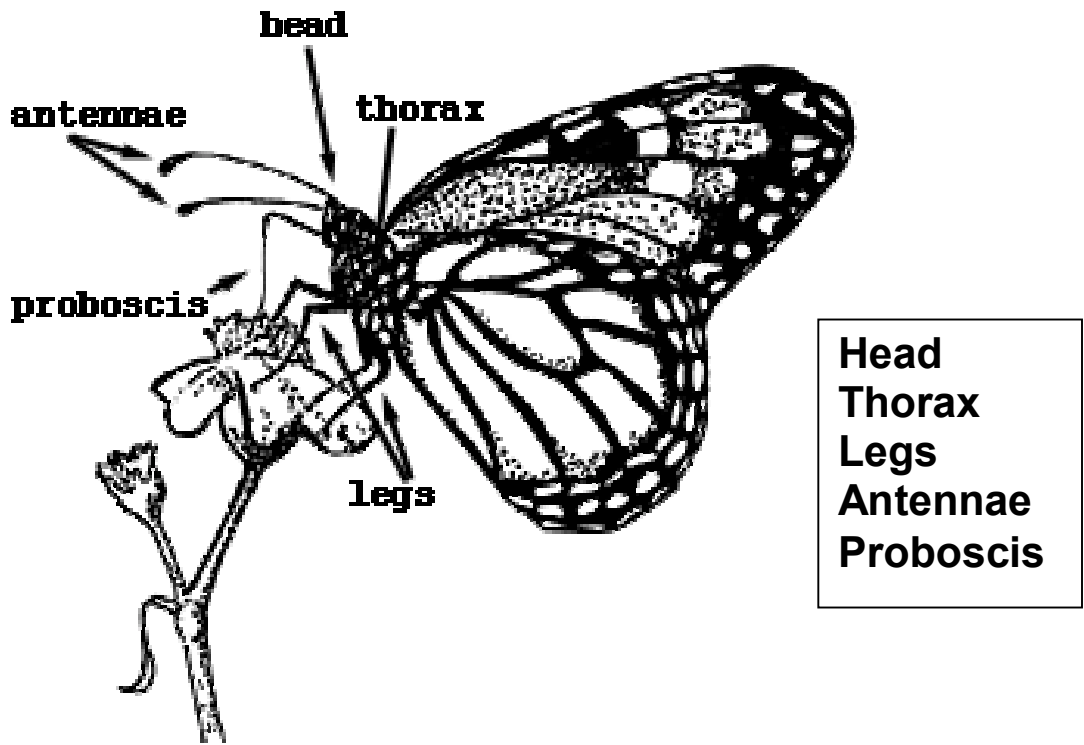

Monarch Parts Notes

Keep in your Folder

Larva

Thorax	True Legs
Abdomen	Spiracles
Tentacles	Prolegs
Head	

Larva Head

Head Capsule
Mandible (jaw)
Maxillary Palp
Spinneret
Antenna
Ocelli (eyes)

Chrysalis

Wings
Silk Pad
Cremaster
Abdominal Segments

Adult Side View

Adult Front View