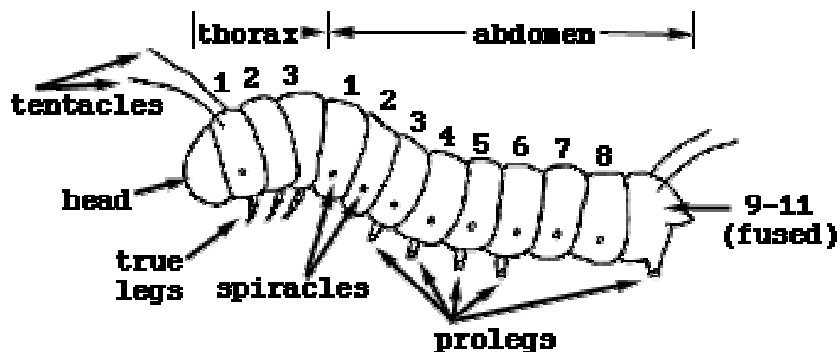

Monarch Parts Notes

Keep in your Folder

Larva

Thorax	True Legs
Abdomen	Spiracles
Tentacles	Prolegs
Head	

Larva Head

Head Capsule
Mandible (jaw)
Maxillary Palp
Spinneret
Antenna
Ocelli (eyes)

Chrysalis

Wings
Silk Pad
Cremaster
Abdominal Segments

Adult Side View

Adult Front View