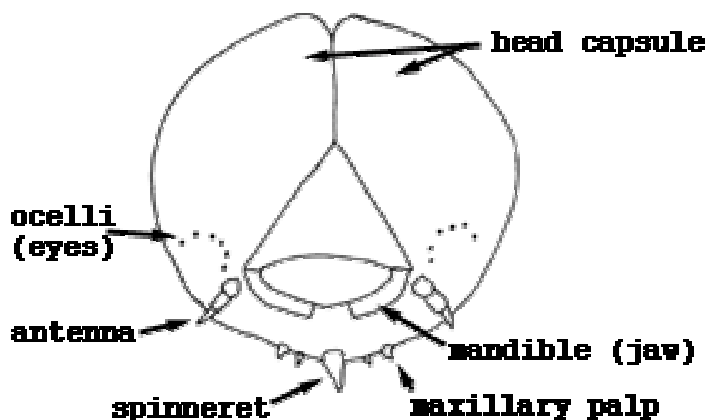

Monarch Parts Notes

Keep in your Folder

Larva

Thorax	True Legs
Abdomen	Spiracles
Tentacles	Prolegs
Head	

Larva Head

Head Capsule
Mandible (jaw)
Maxillary Palp
Spinneret
Antenna
Ocelli (eyes)

Chrysalis

Wings
Silk Pad
Cremaster
Abdominal Segments

Adult Side View

Adult Front View